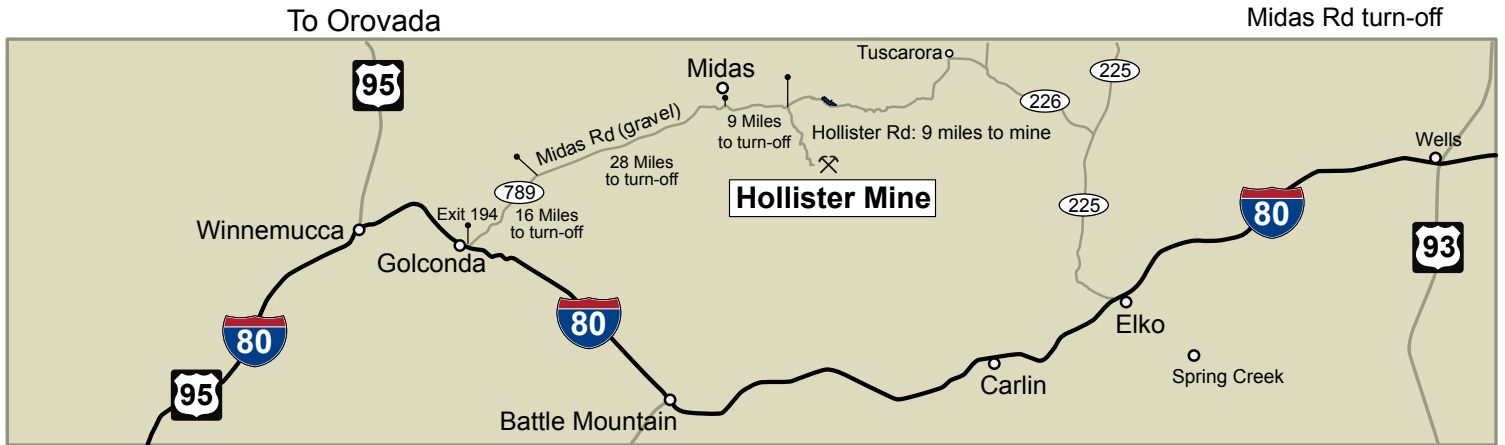

Hollister Mine
Nevada, USA

Tel: 775-623-5760
Fax: 775-623-5759

Hollister Mine - Nevada, USA

GPS coordinates: 41°06'28"N, 116°33'47"W

Take the I-80 from GBG's Office to Golconda, 17 miles, exit 194.

Take NV highway 789 northwest from Golconda towards Twin Creeks and Gretchell Mines.

At the Midas Rd, turn right (east - turn marked with a sign), gravel from this point on.

Pass the turn-off to Midas town on left (marked with a sign – keep right), continue on main Midas Rd, pass the turn-off to Midas Mine on left, 9 miles to Hollister Rd turn-off.

Turn right on Hollister Rd (marked with a sign), continue 9 miles to mine entrance.

I-80 Exit, NV 789 turn-off

Midas Rd turn-off

To Lovelock / Fernley / Reno