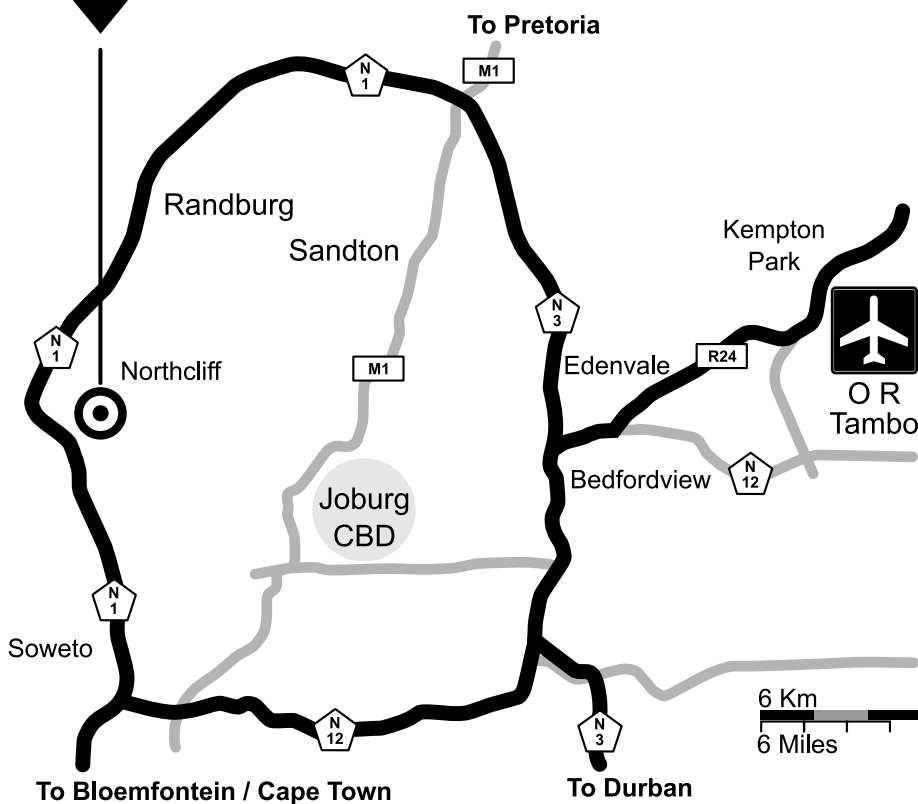

### From O R Tambo International Airport:

Take R24 towards Johannesburg.  
Take N3 split towards Pretoria.  
Take N1 split to Bloemfontein/Roodepoort.  
Take Gordon Road offramp.  
Turn left into Gordon Road.  
At second set of traffic lights turn Left  
(at BP garage) into Bergbron.  
Go over Stop street.  
At T-junction veer Left into Washington Drive.  
Turn right after sharp corner into L'Montagne.

GPS co-ordinates: -26° 9' 26.91", +27° 56' 59"

To Randburg / Pretoria / O R Tambo