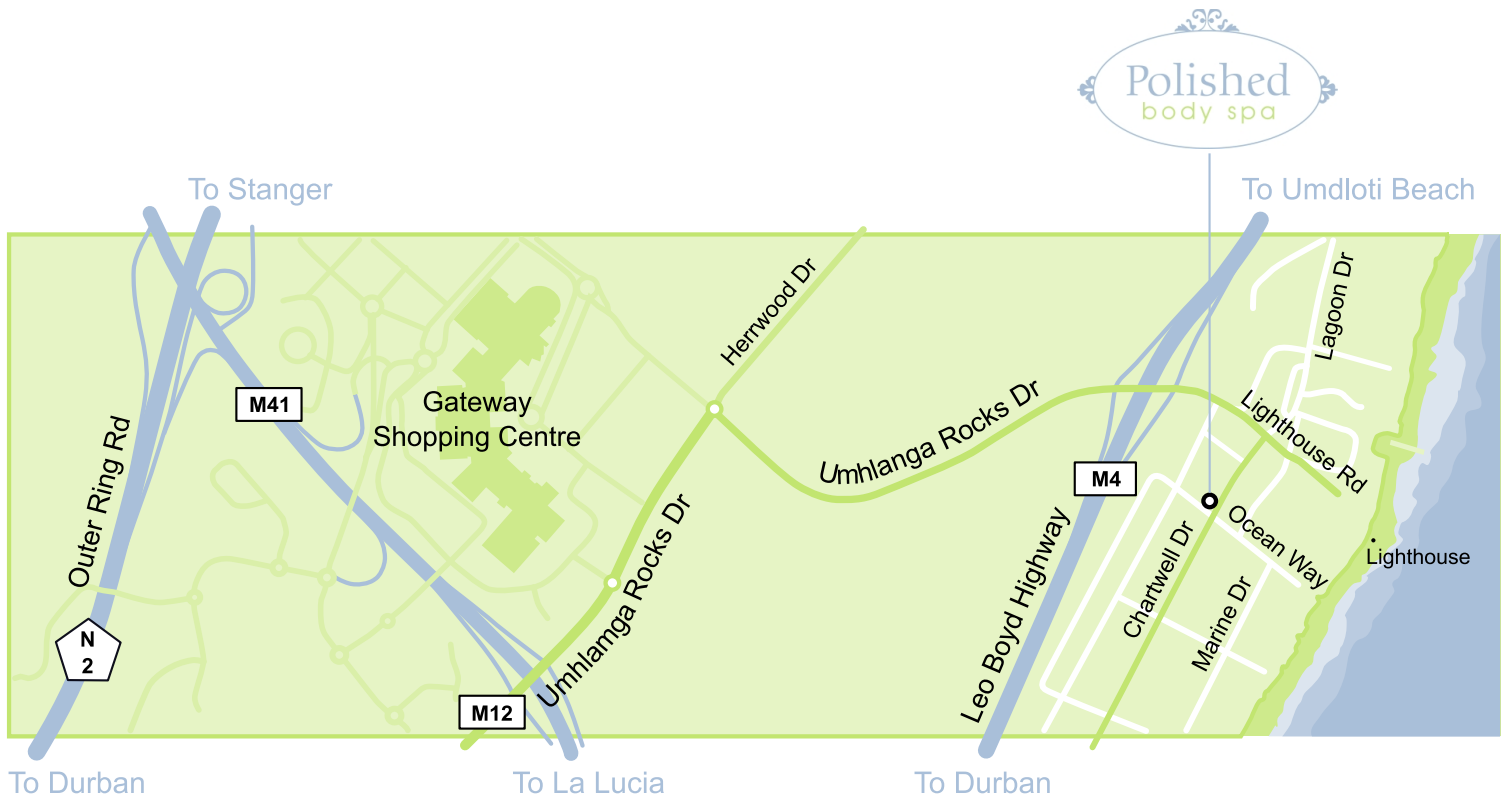

Tel: 031 561 1750

Fax: 086 548 5080

Shop 1 Chartwell Shopping Centre, 15 Chartwell Drive, Umhlanga Rocks
(opposite Tourist Information Centre)

PostNet Suite #13, Private Bag X01, Umhlanga Rocks, 4320